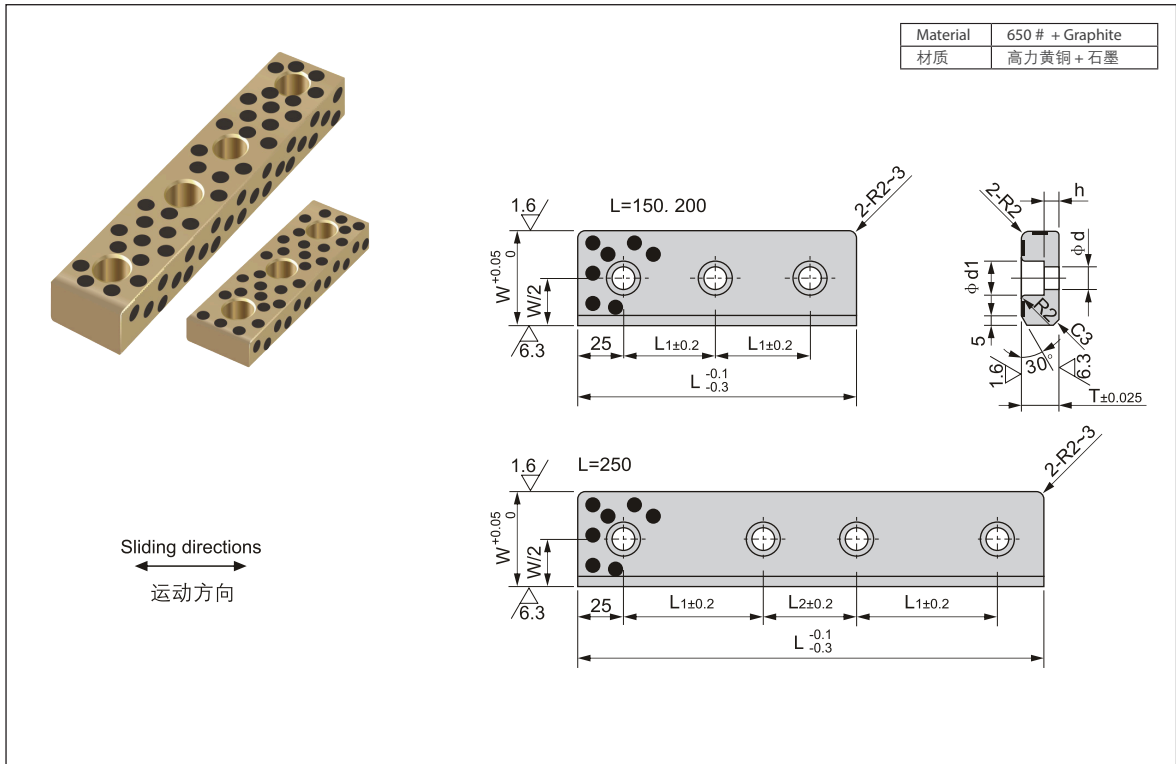

JCSDP 自润滑板 JCSDP Oilless Wear Plate

型号规格 Standard No.	W	L	T	L ₁	L ₂	d	d ₁	h
JCSDP 50 × 150 × 20	50	150	20	50	-	11	17.5	8
JCSDP 50 × 200 × 20		200		75	-			
JCSDP 50 × 250 × 20		250		50	-			
JCSDP 50 × 150 × 35	75	150	35	50	-	13	20	20
JCSDP 50 × 200 × 35		200		75	-			
JCSDP 50 × 250 × 35		250		50	-			
JCSDP 50 × 150 × 20	75	150	35	50	-	13	20	20
JCSDP 50 × 200 × 20		200		75	-			
JCSDP 50 × 250 × 20		250		50	-			
JCSDP 50 × 150 × 35	75	150	35	50	-	13	20	20
JCSDP 50 × 200 × 35		200		75	-			
JCSDP 50 × 250 × 35		250		50	-			