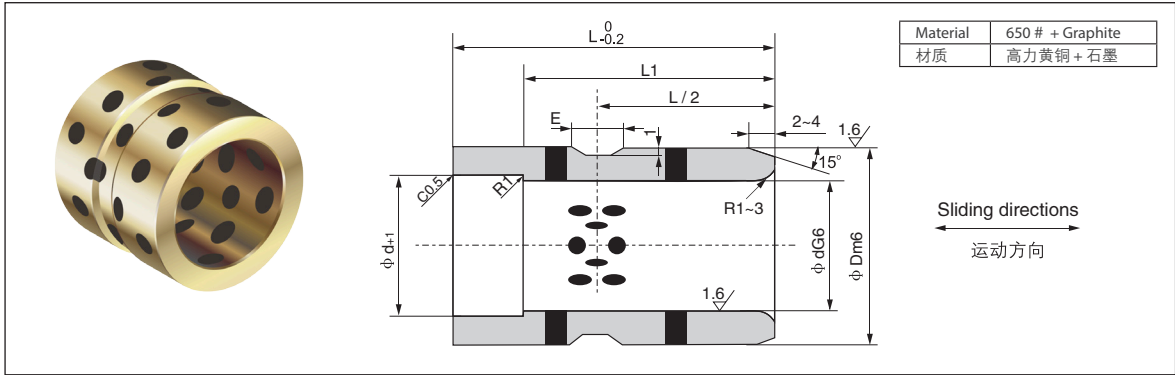

JGB 射出座导套

JGB Oilless Ejector Guide Bushes

Unit (单位): mm

型号规格 Standard No.	d	L	d G6	D m6	L ₁	E	
JGB-12 × 9		9			9		
JGB-12 × 14	12	14	12	18	+0.018	14	
JGB-12 × 19		19			+0.007	19	
JGB-12 × 24		24				24	
JGB-16 × 14	16	14	+0.017 +0.006	25		14	
JGB-16 × 19		19				19	
JGB-16 × 24		24				24	
JGB-16 × 29		29				29	
JGB-16 × 34		34				34	
JGB-16 × 39		39				35	
JGB-20 × 14	20	14		30	+0.021	14	
JGB-20 × 19		19			+0.008	19	
JGB-20 × 24		24				24	
JGB-20 × 29		29			20		29
JGB-20 × 34		34				34	
JGB-20 × 39		39				39	
JGB-20 × 49	49		40				
JGB-25 × 24	25	24		35		24	
JGB-25 × 29		29				29	
JGB-25 × 34		34			+0.020	34	
JGB-25 × 39		39			+0.007	39	
JGB-25 × 49		49				49	
JGB-25 × 59		59				50	
JGB-30 × 29	30	29		42	+0.025	29	
JGB-30 × 34		34			+0.009	34	
JGB-30 × 39		39				39	
JGB-30 × 49		49			30		49
JGB-30 × 59		59				59	
JGB-30 × 69		69				60	
JGB-30 × 79	79						

型号规格 Standard No.	d	L	d G6	D m6	L ₁	E	
JGB-35 × 29		29			29		
JGB-35 × 39	35	34	35	48	+0.025 +0.009	34	
JGB-35 × 39		39				39	
JGB-35 × 49		49				49	
JGB-35 × 59	40	59	40	55	+0.025 +0.009	59	
JGB-35 × 69		69				69	
JGB-35 × 79		79				70	
JGB-40 × 39		39				39	
JGB-40 × 49		49				49	
JGB-40 × 59		59				59	
JGB-40 × 69	50	69	50	70	+0.030 +0.011	69	
JGB-40 × 79		79				79	
JGB-40 × 89		89				80	
JGB-50 × 49		49				49	
JGB-50 × 59		59				59	
JGB-50 × 69		69				69	
JGB-50 × 79	60	79	60	80		79	
JGB-50 × 89		89				89	
JGB-50 × 99		99				90	
JGB-60 × 59		59				59	
JGB-60 × 69		69				69	
JGB-60 × 79		80				79	80
JGB-60 × 89	89		89				
JGB-60 × 99	99		99				
JGB-60 × 109	109		100				
JGB-80 × 69	69		+0.029 +0.010	69			
JGB-80 × 79	79			79			
JGB-80 × 89	80	89	80	100		89	
JGB-80 × 99		99				99	
JGB-80 × 109		109				100	
JGB-80 × 119		119				100	