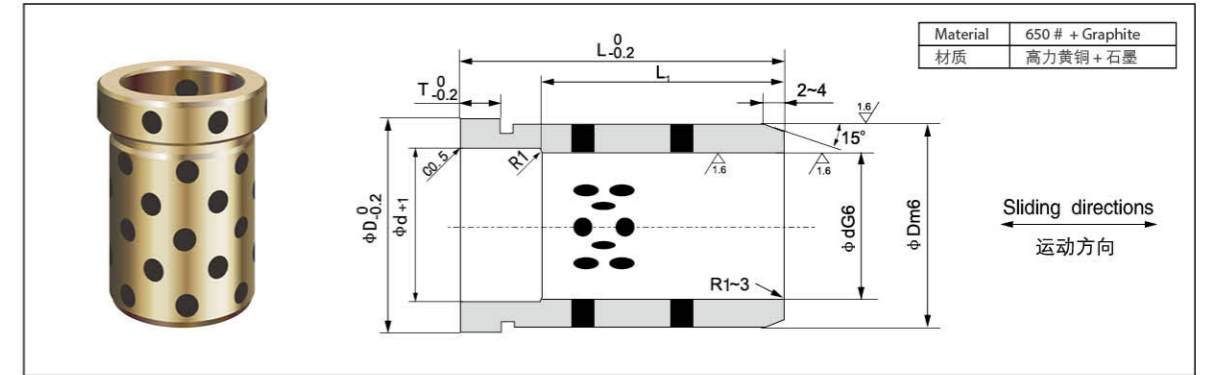

JGBF 自润滑翻边导向套 JGBF Oilless Ejector Guide Bushes

Unit (单位): mm

型号规格 Standard No.	d	L	d G6	D m6	D₁	T	L₁	
JGBF-12 × 19		19					19	
JGBF-12 × 24	12	24	12	18	+0.018 +0.007	25	4	24
JGBF-12 × 29		29					29	
JGBF-12 × 34		34					34	
JGBF-16 × 19		19	+0.017 +0.006				19	
JGBF-16 × 24		24					24	
JGBF-16 × 29	16	29	16	25		30	6	29
JGBF-16 × 34		34					34	
JGBF-16 × 39		39					30	
JGBF-16 × 49		49		+0.021 +0.008			24	
JGBF-20 × 24		24					24	
JGBF-20 × 29		29					29	
JGBF-20 × 34	20	34	20	30		35	34	
JGBF-20 × 39		39					39	
JGBF-20 × 49		49					40	
JGBF-20 × 59		59					24	
JGBF-25 × 24		24				8	24	
JGBF-25 × 29		29					29	
JGBF-25 × 34		34					34	
JGBF-25 × 39	25	39	25	+0.020 +0.007	35	40	39	
JGBF-25 × 49		49					49	
JGBF-25 × 59		59					50	
JGBF-25 × 69		69		+0.025 +0.009			29	
JGBF-30 × 29		29					29	
JGBF-30 × 34		34					34	
JGBF-30 × 39	30	39	30	42		47	10	39
JGBF-30 × 49		49					59	
JGBF-30 × 69		69					60	
JGBF-30 × 79		79						

型号规格 Standard No.	d	L	d G6	D m6	D₁	T	L₁	
JGBF-35 × 39		39					39	
JGBF-35 × 49		49					49	
JGBF-35 × 59		59					59	
JGBF-35 × 69	35	69	35	48	+0.025 +0.009	54	69	
JGBF-35 × 79		79					70	
JGBF-35 × 89		89						
JGBF-35 × 99		99						
JGBF-40 × 39		39					10	39
JGBF-40 × 49		49						49
JGBF-40 × 59		59						59
JGBF-40 × 69	40	69	40	+0.025 +0.009	55	61	69	
JGBF-40 × 79		79					79	
JGBF-40 × 89		89						
JGBF-40 × 99		99					80	
JGBF-40 × 109		109						
JGBF-50 × 49		49					49	
JGBF-50 × 59		59					59	
JGBF-50 × 69		69			+0.030 +0.011		69	
JGBF-50 × 79	50	79	50	70		76	12	79
JGBF-50 × 89		89					89	
JGBF-50 × 99		99						
JGBF-50 × 109		109					90	
JGBF-50 × 119		119						
JGBF-60 × 99		99					99	
JGBF-60 × 109		109					109	
JGBF-60 × 119	60	119	60	+0.029 +0.010	80	86	15	
JGBF-60 × 129		129					110	
JGBF-60 × 149		149