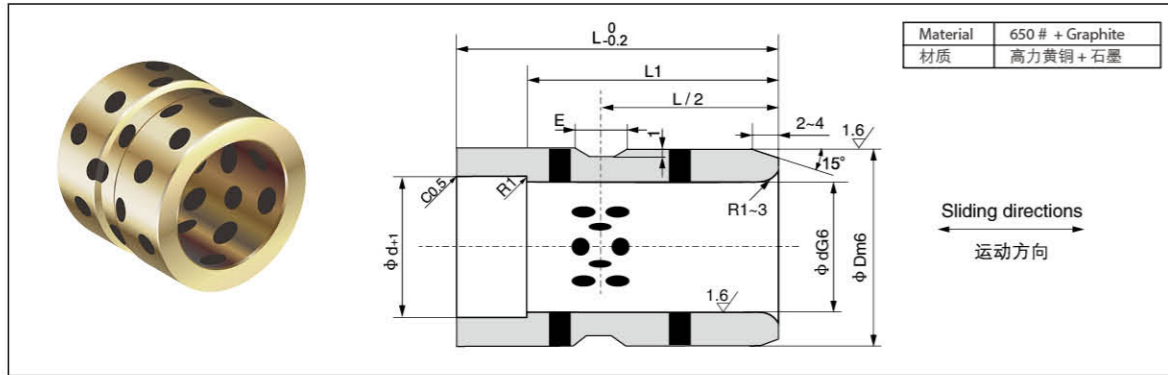

JGB 射出座导套 JGB Oilless Ejector Guide Bushes

Unit (单位): mm

型号规格 Standard No.	d	L	d G6	D m6	L ₁	E	
JGB-12 × 9		9			9		
JGB-12 × 14	12	14	12	18	+0.018 +0.007	14	4
JGB-12 × 19		19				19	
JGB-12 × 24		24				24	
JGB-16 × 14		14	+0.017 +0.006		14		
JGB-16 × 19		19			19		
JGB-16 × 24	16	24	16	25		24	6
JGB-16 × 29		29				29	
JGB-16 × 34		34				34	
JGB-16 × 39		39				35	
JGB-20 × 14		14		+0.021 +0.008	14		4
JGB-20 × 19		19			19		
JGB-20 × 24		24			24		
JGB-20 × 29	20	29	20	30		29	
JGB-20 × 34		34			34		6
JGB-20 × 39		39			39		
JGB-20 × 49		49			40		
JGB-25 × 24		24			24		
JGB-25 × 29		29			29		
JGB-25 × 34	25	34	25	+0.020 +0.007	35		
JGB-25 × 39		39			39		
JGB-25 × 49		49			49		
JGB-25 × 59		59			50		
JGB-30 × 29		29		+0.025 +0.009	29		8
JGB-30 × 34		34			34		
JGB-30 × 39		39			39		
JGB-30 × 49	30	49	30	42		49	
JGB-30 × 59		59			59		
JGB-30 × 69		69			60		
JGB-30 × 79		79					

型号规格 Standard No.	d	L	d G6	D m6	L ₁	E	
JGB-35 × 29		29			29		
JGB-35 × 39		34			34		
JGB-35 × 39		39			39		
JGB-35 × 49	35	49	35	48	+0.025 +0.009	49	8
JGB-35 × 59		59			59		
JGB-35 × 69		69			69		
JGB-35 × 79		79			70		
JGB-40 × 39		39			39		
JGB-40 × 49		49			49		
JGB-40 × 59	40	59	40	+0.025 +0.009	55		
JGB-40 × 69		69			69		
JGB-40 × 79		79			79		
JGB-40 × 89		89			80		
JGB-50 × 49		49			49		
JGB-50 × 59		59			59		
JGB-50 × 69	50	69	50	70	+0.030 +0.011	69	
JGB-50 × 79		79			79		
JGB-50 × 89		89			89		
JGB-50 × 99		99			90		
JGB-60 × 59		59			59		10
JGB-60 × 69		69			69		
JGB-60 × 79	60	79	60	80		79	
JGB-60 × 89		89			89		
JGB-60 × 99		99			90		
JGB-60 × 109		109		+0.029 +0.010		69	
JGB-80 × 69		69			69		
JGB-80 × 79		79			79		
JGB-80 × 89	80	89	80	100	+0.035 +0.013	89	
JGB-80 × 99		99			99		
JGB-80 × 109		109					
JGB-80 × 119		119			100		