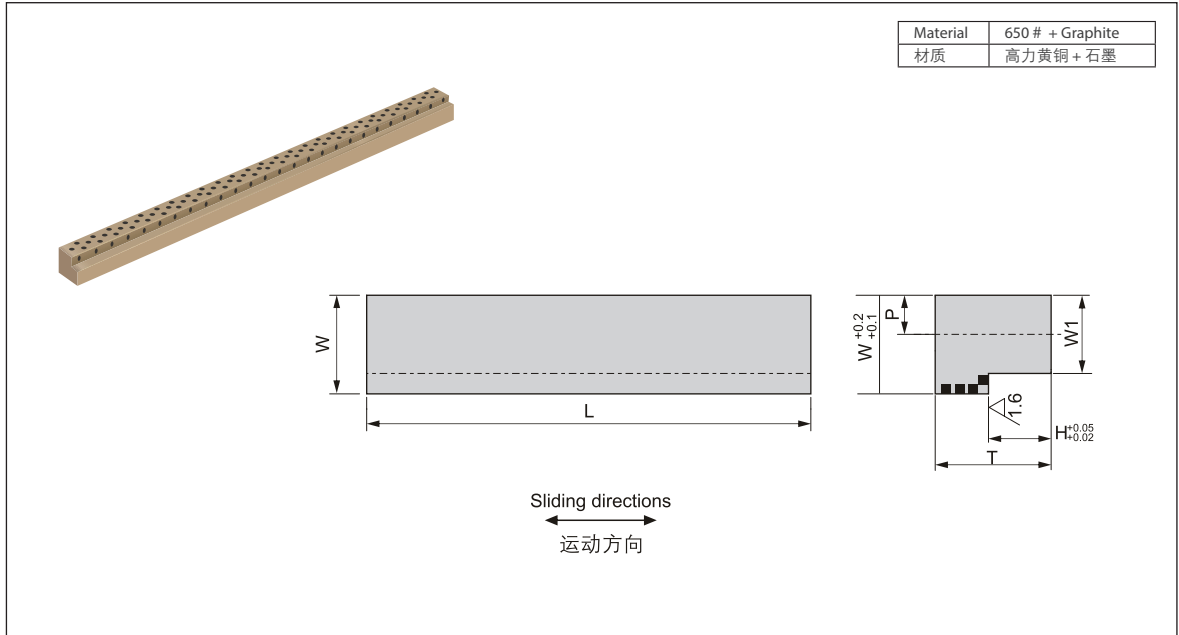

## JGLX 自润滑板 JGLX Oilless Wear Plate

Unit (单位): mm

| 型号规格<br>Standard No. | W  | L   | T  | W <sub>1</sub> | H  | 推荐安装孔<br>Recommended Mounting Hole |      |
|----------------------|----|-----|----|----------------|----|------------------------------------|------|
|                      |    |     |    |                |    | P                                  | Size |
| JGLX-20 × 15         |    |     | 15 |                |    |                                    |      |
| JGLX-20 × 20         |    |     | 20 |                | 5  |                                    |      |
| JGLX-20 × 25         | 20 | 320 | 25 | 14.5           |    | 8                                  |      |
| JGLX-20 × 23         |    |     | 23 |                | 8  |                                    |      |
| JGLX-20 × 28         |    |     | 28 |                |    |                                    |      |
| JGLX-25 × 28         |    |     | 28 |                |    |                                    | M8   |
| JGLX-25 × 33         | 25 |     | 33 | 17.5           | 10 |                                    |      |
| JGLX-25 × 43         |    |     | 43 |                |    | 10                                 |      |
| JGLX-30 × 38         |    |     | 38 |                |    |                                    |      |
| JGLX-30 × 43         | 30 |     | 43 | 19             |    |                                    |      |
| JGLX-30 × 53         |    | 320 | 53 |                | 15 |                                    |      |
| JGLX-35 × 43         |    | 605 | 43 |                |    |                                    |      |
| JGLX-35 × 53         | 35 |     | 53 | 23             |    | 12                                 | M10  |
| JGLX-35 × 63         |    |     | 63 |                |    |                                    |      |
| JGLX-40 × 45         |    |     | 45 |                | 20 |                                    |      |
| JGLX-40 × 55         | 40 |     | 55 | 28             |    | 14                                 | M12  |
| JGLX-40 × 65         |    |     | 65 |                |    |                                    |      |