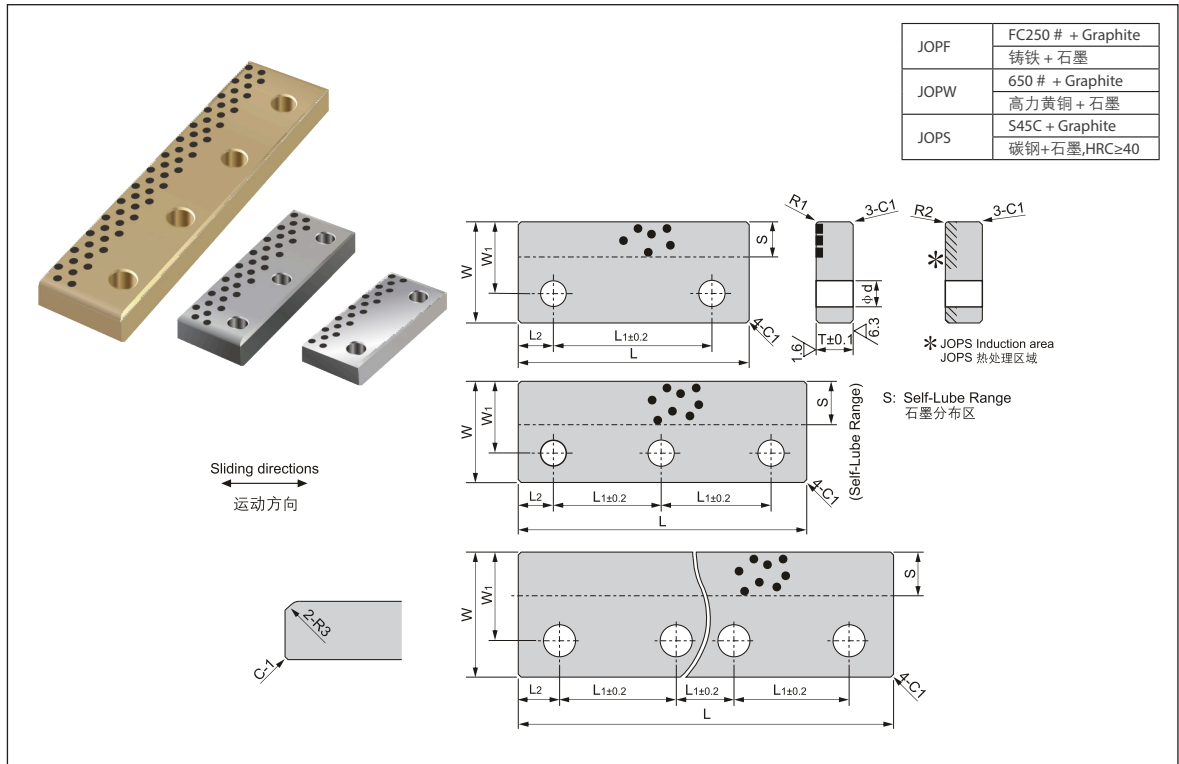

JOPF, JOPS, JOPW 自润滑板 JOPF, JOPS, JOPW Oilless Wear Plate

Unit (单位): mm

| 型号规格 Standard No. | W | L | T | W ₁ | L ₁ | L ₂ | d | S | Bolt Hole Q'ty 螺栓孔数量 |
|----------------------|-----|-----|----|----------------|----------------|----------------|----|-------|----------------------------|
| JOPF-55 × 180 | 55 | 180 | | 37.5 | 120 | 30 | 24 | | 2 |
| JOPF-70 × 160 | | 160 | | | 110 | | 25 | 18 | |
| JOPF-70 × 200 | 70 | 200 | | 50 | 75 | | | 30 | |
| JOPF-70 × 240 | | 240 | | | 90 | 30 | | | 3 |
| JOPF-85 × 200 | | 200 | | | 75 | 25 | | | 3 |
| JOPF-85 × 240 | | 240 | | | 90 | 30 | | | |
| JOPF-85 × 300 | 85 | 300 | | 60 | 80 | 30 | | | 4 |
| JOPF-85 × 350 | | 350 | | | 90 | 40 | | | 4 |
| JOPF-100 × 200 | | 200 | | | 75 | 25 | | 22 30 | |
| JOPF-100 × 240 | | 240 | | | 90 | 30 | | | 3 |
| JOPF-100 × 300 | 100 | 300 | | 70 | 80 | 30 | | | 4 |
| JOPF-100 × 350 | | 350 | | | 90 | 40 | | | 4 |
| JOPS-70 × 160 | | 160 | | | 110 | | 25 | | 2 |
| JOPS-70 × 200 | 70 | 200 | 25 | 50 | 75 | 25 | 18 | | 30 |
| JOPS-70 × 240 | | 240 | | | 90 | 30 | | | 3 |
| JOPW-70 × 160 | | 160 | | | 110 | | 25 | | 2 |
| JOPW-70 × 200 | 70 | 200 | 25 | 50 | 75 | 25 | 18 | | 30 |
| JOPW-70 × 240 | | 240 | | | 90 | 30 | | | 3 |
| JOPW-85 × 200 | | 200 | | | 75 | 25 | | | 3 |
| JOPW-85 × 240 | | 240 | | | 90 | 30 | | | 3 |
| JOPW-85 × 300 | 85 | 300 | 28 | 60 | 80 | 30 | 22 | 30 | 4 |
| JOPW-85 × 350 | | 350 | | | 90 | 40 | | | 4 |