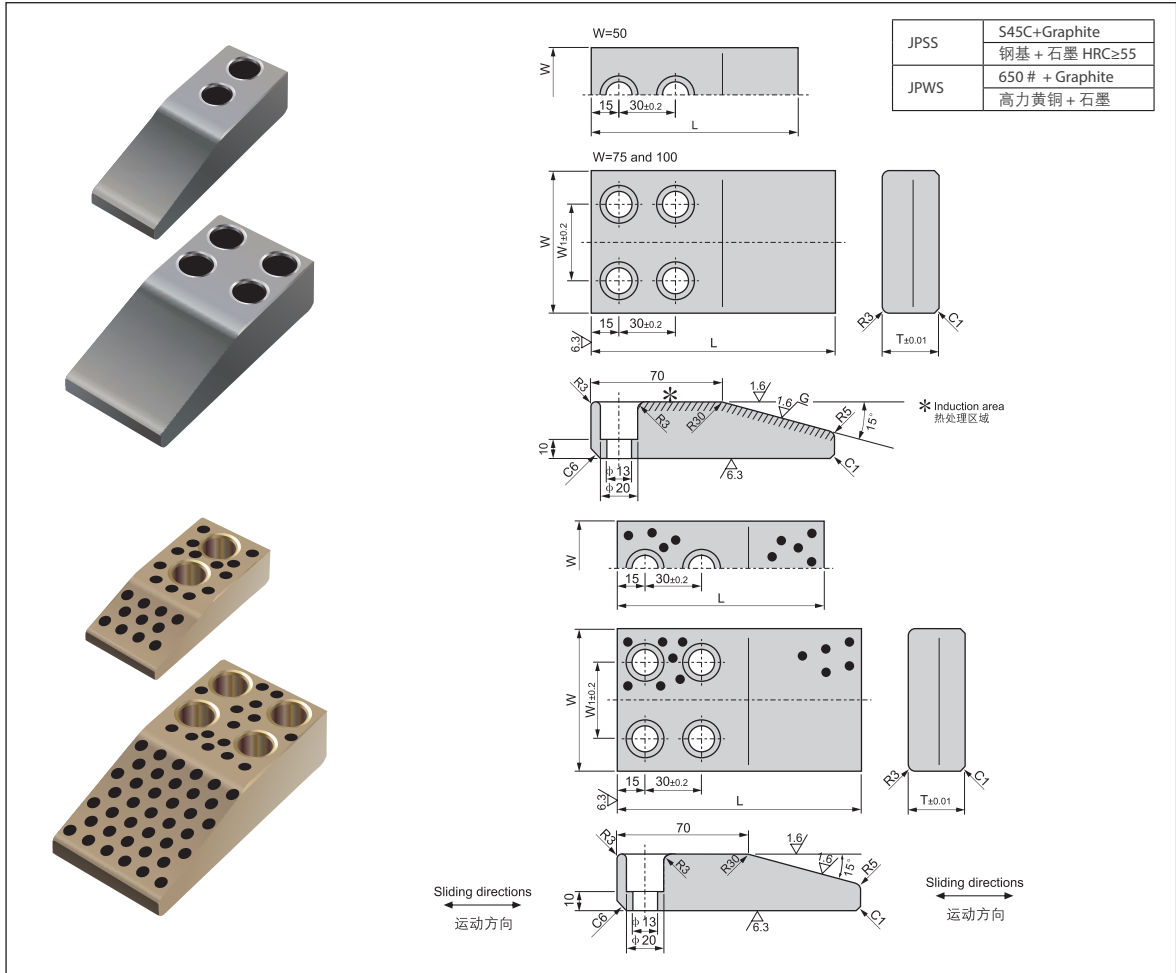

JPWS, JPSS 凸轮行程滑板 JPWS, JPSS Cam Stroke Plate

Unit (单位): mm

型号规格 Standard No.	W	L	T	W ₁
JPWS/JPSS-50 × 110	50	110	25	
JPWS/JPSS-50 × 130		130	30	
JPWS/JPSS-75 × 110	75	110	25	40
JPWS/JPSS-75 × 130		130	30	
JPWS/JPSS-100 × 110	100	110	25	60
JPWS/JPSS-100 × 130		130	30	